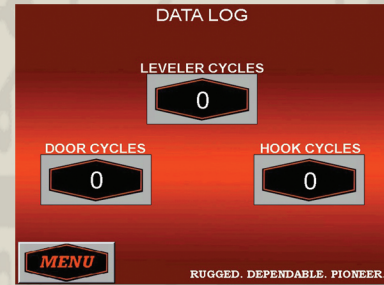

The unique Data Log allows supervisor's the ability to schedule routine maintenance while at the same time be apprised of misuse or possible problems.