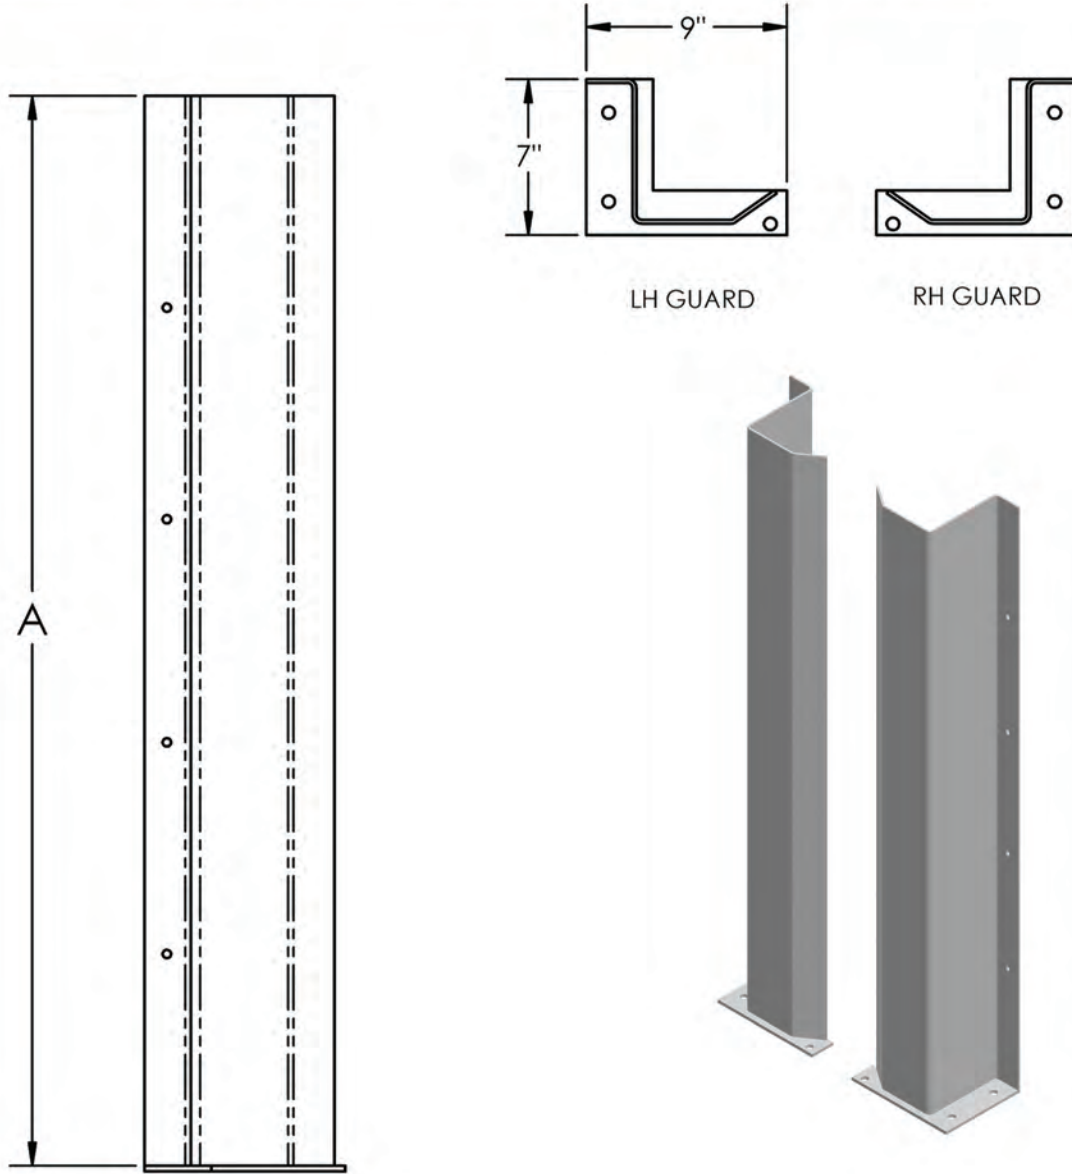

# Track Guard

**Protects Costly Door Tracks from Impact.**

- Available in Model Number's: TG24, TG36, & TG48
- Height Size - 24", 36", & 48"  
Other Heights Available on Request
- Weight Ranges from 53 - 106 lbs.
- Standard Color Safety Yellow
- Economy Units Available (Wall Mount Only, No Base Plate)

# Track Guard

7" PROJECTION FROM WALL  
9" WIDTH  
2" BOTTOM FLANGE

DIMENSION A	
TG24	24"
TG36	36"
TG48	48"